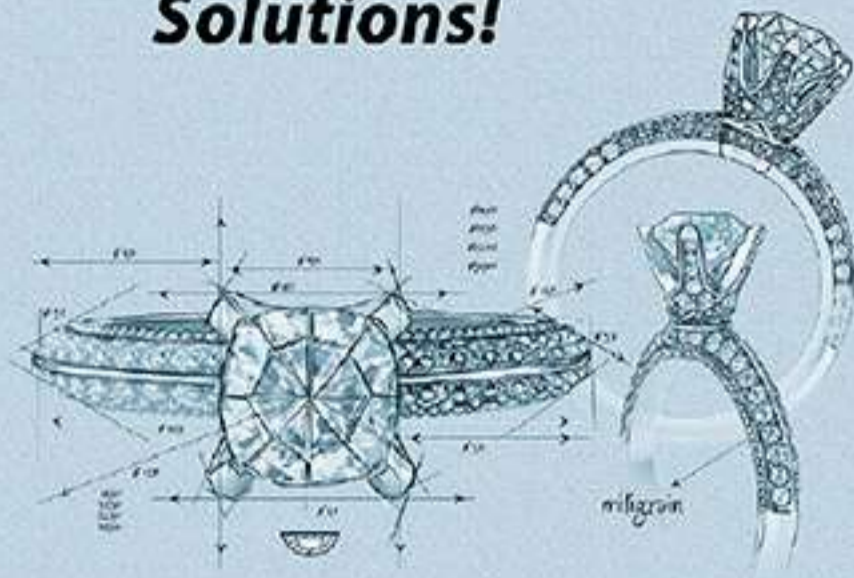

*Mix & Match
Stackable Bands*

L

M

30

N

† Engagement ring sold separately, call us for pricing

ATTLEBORO JEWELERS

Custom Design Solutions!