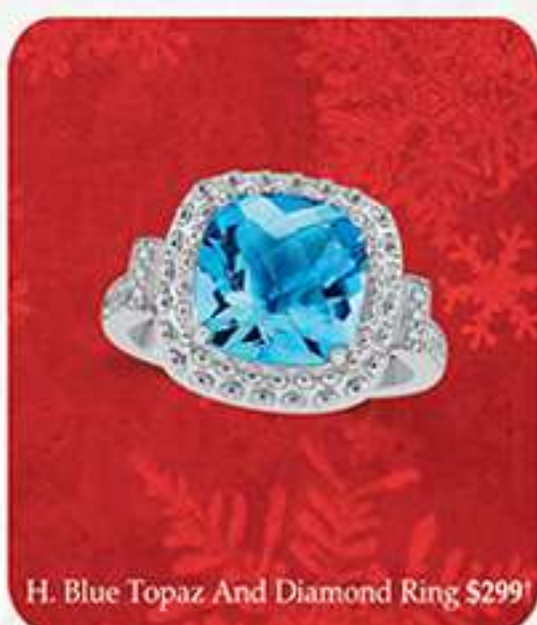

E. 1/10 Ct. t.w.
Crescent Moon Earrings
$229*